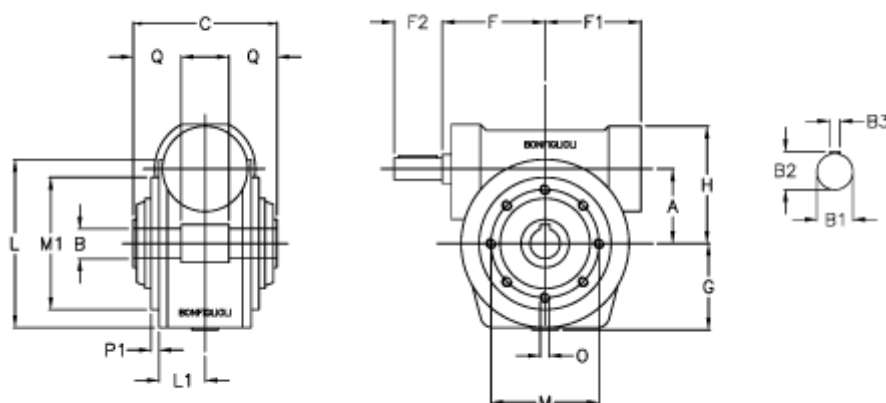

Article number: 3901130010700

Description: Worm gear with solid input shaft
VF 130P-10-HS

Measures

a	= 130.0	F1 = 154	O = 16
B	= 45	F2 = 60	P1 = 4.0
B1	= 30	g = 195	Q = 52.5
B2	= 33.0	H = 195	
B3	= 8	L = 310.0	
C	= 165	L1 = 245.0	
Description	= VF 130P-xx-HS	m = 215	
F	= 160.0	M1 = 191	